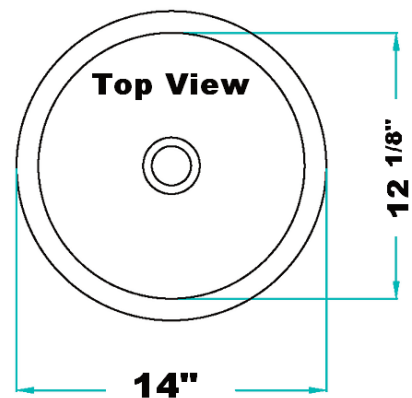

CAPRI BASIN

Cat. No.
4-440

Basin diameter: 14"
Base diameter: 6"
Above Counter Height: 6 1/2"
Flange: 1 3/4"

Features:

- ▶ Above counter basin
- ▶ Fine Fire Clay for durability
- ▶ Chip and stain resistant
- ▶ Stopper not included

Colors:

B White

Meets or exceeds the following specifications: ASME 112.19.9M for fire clay fixtures.

Interior Dimensions:

Basin diameter: 12 1/8"
Basin Depth: 6"

Front Cut-through

Top View

Dimensions of fixture are nominal and may vary within the range of tolerances established by ASME Standard A112.19.9. Dimensions and specifications subject to change without notice.