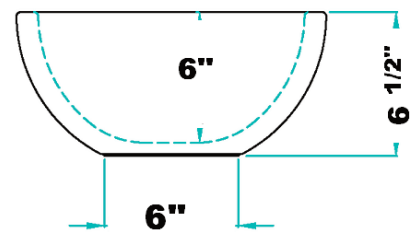

CAPRI BASIN

Cat. No.
4-440

Basin diameter: 14"
Base diameter: 6"
Above Counter Height: 6 1/2"
Flange: 1 3/4"

Features:

- ▶ Above counter basin
- ▶ Fine Fire Clay for durability
- ▶ Chip and stain resistant
- ▶ Stopper not included

Colors:

B White

Meets or exceeds the following specifications: ASME 112.19.9M for fire clay fixtures.

Interior Dimensions:

Basin diameter: 12 1/8"
Basin Depth: 6"

Front Cut-through

Top View

Dimensions of fixture are nominal and may vary within the range of tolerances established by ASME Standard A112.19.9. Dimensions and specifications subject to change without notice.